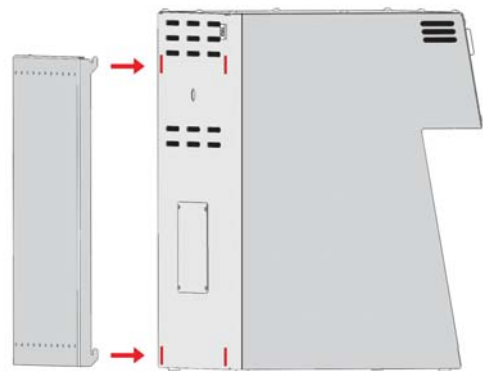

## DRY-N-VIEW™ Wall Mount Kit

- Allows you mount the Dry-N-View directly to the wall for freeing up valuable counter space
- Place your Dry-N-View anywhere where you have open wall space in your store

Part# A3120