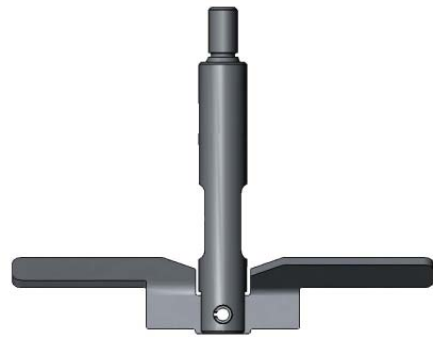

MIXING IMPELLERS & REPLACEMENT MIXING SHAFT

ProFive™
Paint Impeller

Part #A2121

ProFive™
Stain Impeller

Part #A2123

ProFive™
Mixing Shaft

Part #A2124

THINK RED